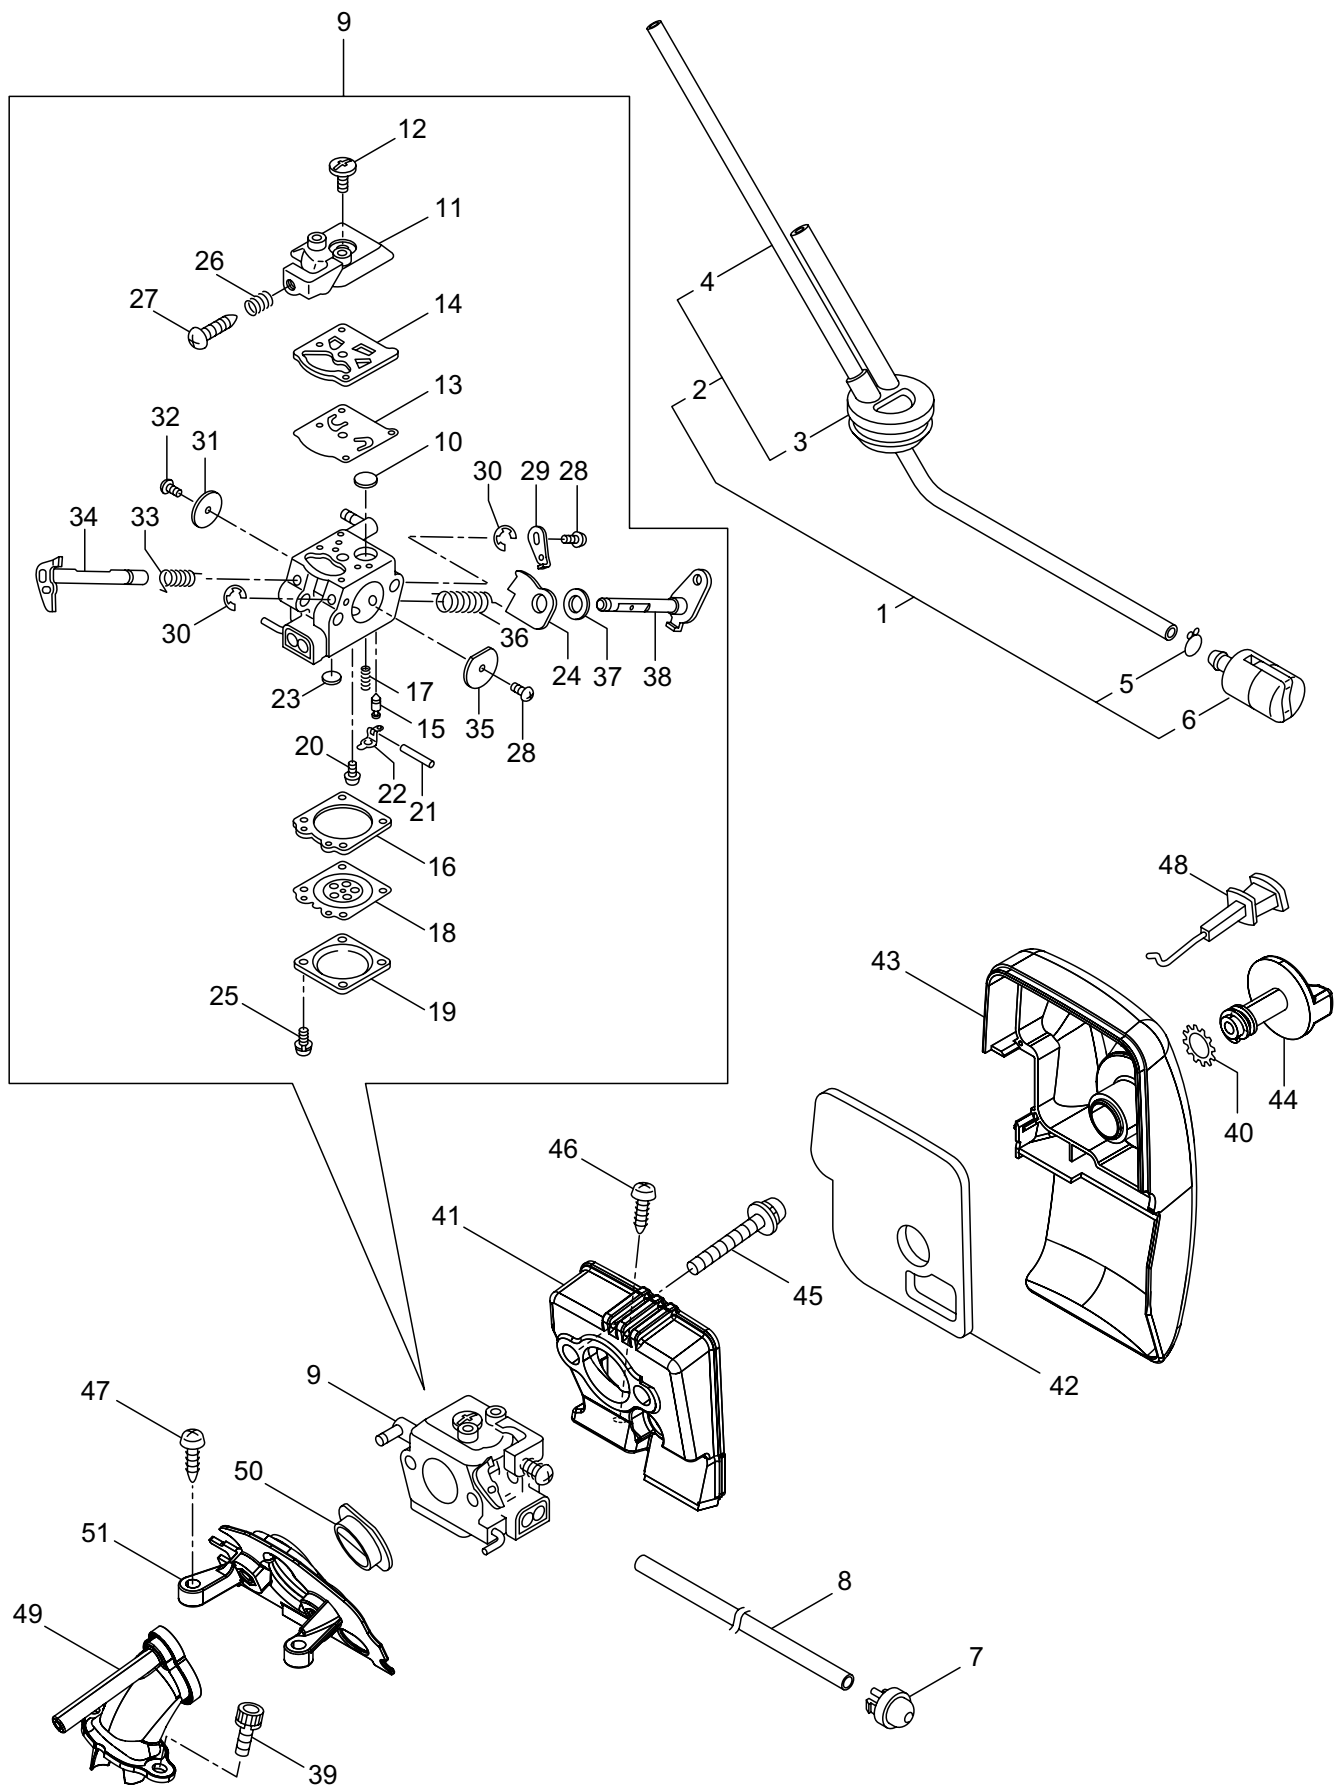

2. MCV3101TS(10)-01  
OIL PUMP

Ref. No.	Part No.	Part Name	Q'ty	Remarks
2-1	286816	Oil Pump Ass'y	1	Incl.2-10
2-2	285527	Pump Body	1	
2-3	285550	Wheel Gear	1	
2-4	286801	Washer	1	t0.5 6.5x9.8
2-5	014759	O-Ring	1	P6
2-6	285551	Spring	1	
2-7	285534	Pump Cap	1	
2-8	285630	Screw	1	M3x8
2-9	288184	Sleeve	1	
2-10	285617	Screw	1	M4x25
2-11	285631	Screw	5	M4x16
2-12	285528	Grommet	1	
2-13	286303	Worm Gear	1	
2-14	276106	Bush	1	
2-15	286305	Bush	1	
2-16	286241	Washer	1	
2-17	285522	Oil Pipe A	1	
2-18	286802	Oil Pipe B Ass'y	1	Incl.19-25
2-19	285523	Oil Pipe B Ass'y	1	Incl.20,21
2-20	265725	Pipe	1	220L
2-21	261339	Grommet	1	
2-22	286818	Oil Filtr Ass'y	1	Incl.23-25
2-23	285524	Oil Filtr	1	
2-24	285525	Oil Filtr Body	1	
2-25	261117	Clip	1	
2-26	285598	Oil Pump Cover	1	
2-27	276107	Washer	1	

3. MCV3101TS(10)-01  
CARBURETOR

Ref. No.	Part No.	Part Name	Q'ty	Remarks
3-1	285488	Fuel Pipe Ass'y	1	Incl.2-6
3-2	285489	Pipe Ass'y	1	Incl.3,4
3-3	285490	Fuel Grommet	1	
3-4	285491	Fuel Pipe A	1	3x5x222L
3-5	261117	Clip	2	
3-6	286749	Filter Ass'y	1	
3-7	282299	Pump	1	
3-8	285492	Fuel Pipe B	1	2.4x5x145L
3-9	289500	Carburetor Ass'y	1	Incl.10-38
3-10	261872	Screen	1	
3-11	287168	Pump Cover	1	
3-12	287169	Screw	1	
3-13	287170	Diaphragm	1	
3-14	287171	Gasket	1	
3-15	262986	Needle Valve	1	
3-16	263727	Gasket	1	
3-17	287172	Spring	1	
3-18	283905	Diaphragm, Meterring	1	
3-19	263726	Cover Plate	1	
3-20	287173	Screw	1	
3-21	262989	Lever Pin	1	
3-22	262990	Lever	1	
3-23	287174	Plug	1	
3-24	287191	Lever	1	
3-25	287192	Screw	4	
3-26	287178	Spring	1	
3-27	287179	Idle Adjust Screw	1	
3-28	287180	Screw	2	
3-29	287181	Lever	1	
3-30	287182	Ring	2	
3-31	287183	Throttle Valve	1	
3-32	287184	Screw	1	
3-33	287185	Spring	1	
3-34	287186	Shaft	1	
3-35	287187	Choke Valve	1	
3-36	287188	Spring	1	
3-37	287189	Washer	1	
3-38	287190	Shaft	1	
3-39	285618	Bolt	2	M4x12
3-40	288404	Washer	1	
3-41	285539	Cleaner Body	1	
3-42	285584	Element	1	
3-43	285579	Cleaner Cover	1	
3-44	285540	Knob	1	
3-45	285633	Screw	2	M5x45