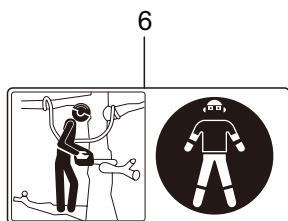

8. MCV3101TS(10)-01
LABEL, ACCESSORIES

Ref. No.	Part No.	Part Name	Q'ty	Remarks
8-1	287256	Label	1	MARUYAMA
8-2	287255	Label	1	REVERSE
8-3	273029	Label	1	MCV3101TS
8-4	287160	Label	1	E JUST
8-5	273036	Label	1	110 dB
8-6	287653	Label	1	
8-7	287161	Label	1	
8-8	287616	Label	1	
8-9	285766	Guide Bar	1	
8-10	289536	Chain	1	
8-11	286044	Chain Cover	1	
8-12	288652	Combi Box Spanner	1	13x19 L=190
8-13	285732	Screwdriver	1	
8-14	286865	Screwdriver	1	
8-15	285729	File	1	
8-16	285730	File Grip	1	
8-17	274914	Instruction Manual	1	<GB/ES/PT>
8-18	274915	Instruction Manual	1	<FR/DE/IT>
8-19	523846	Parts List	1	MCV3101TS(10)-01
8-20	272020	Label	1