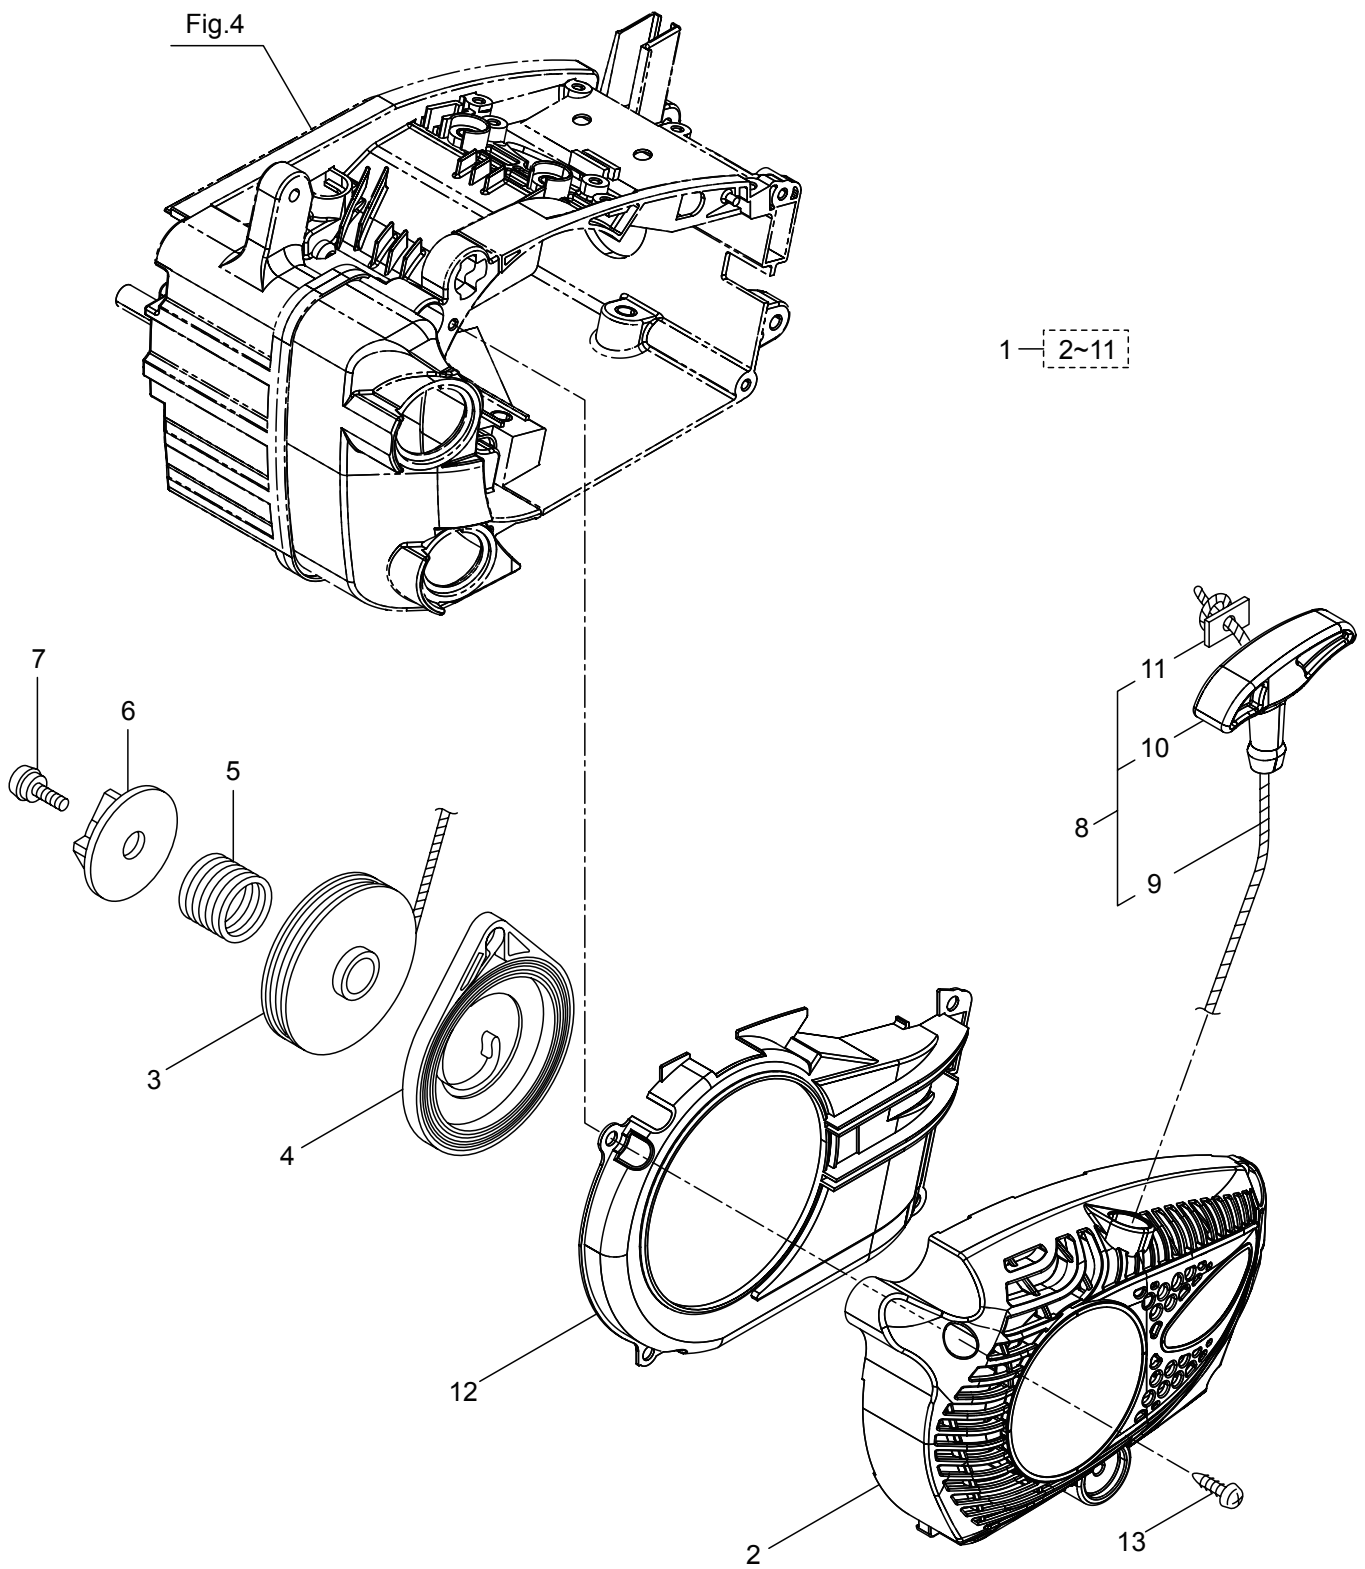

5. MCV3101TS(10)-01
RECOIL STARTER

Ref. No.	Part No.	Part Name	Q'ty	Remarks
5-1	285577	Recoil Starter Ass'y	1	Incl.2-11
5-2	285695	Starter Case Comp.	1	
5-3	283274	Reel	1	
5-4	283275	Spring Ass'y	1	
5-5	283276	Damper Spring	1	
5-6	285597	Cam Plate	1	
5-7	267213	Screw	1	
5-8	285697	Rope Ass'y	1	Incl.9-11
5-9	283279	Starter Rope	1	
5-10	285581	Starter Knob	1	
5-11	283281	Rope Stopper	1	
5-12	285548	Fan Cover	1	
5-13	285631	Screw	4	M4x16