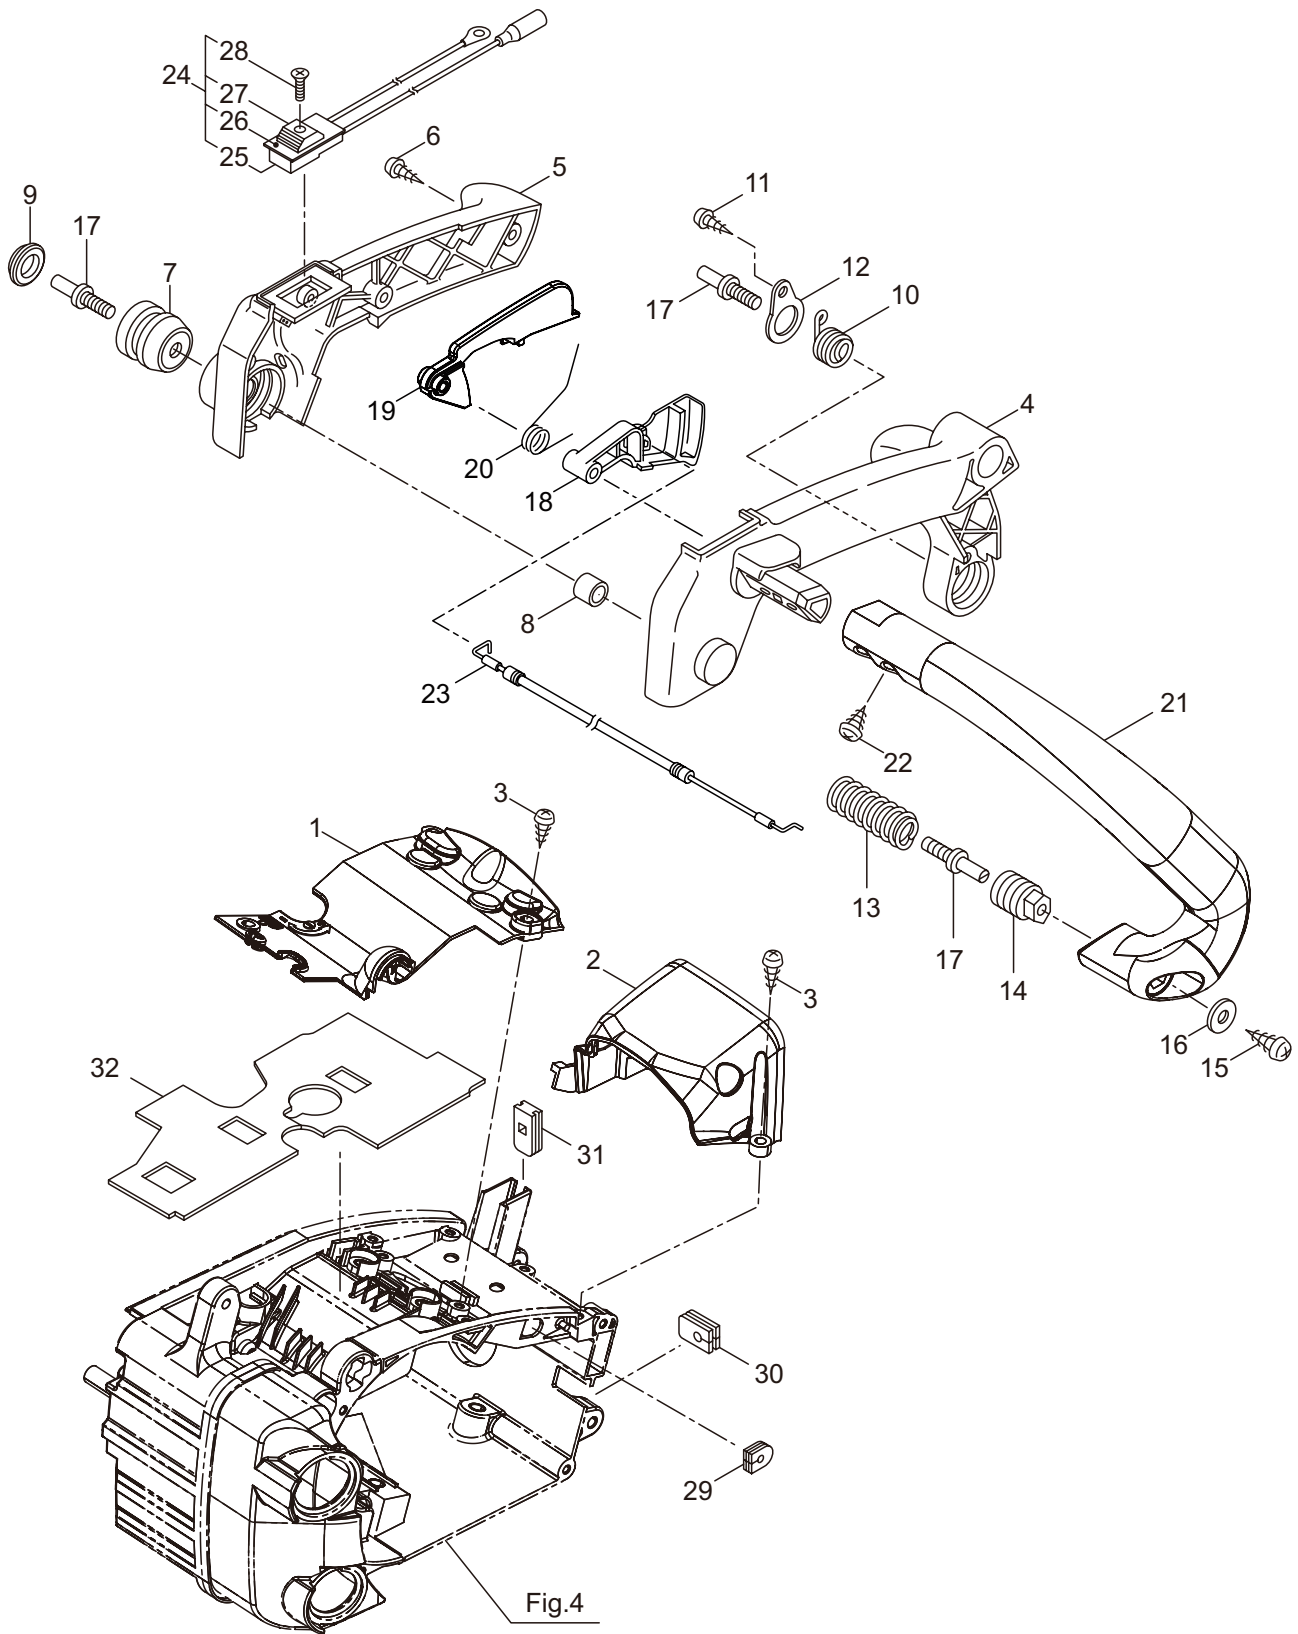

4. MCV3101TS(10)-01  
ENGINE CASE

Ref. No.	Part No.	Part Name	Q'ty	Remarks
4-1	285694	Engine Case Ass'y	1	
4-2	285501	Oil Cap Ass'y	1	Incl.3,4
4-3	285503	Packing	1	
4-4	285504	Holder	1	
4-5	285574	Breather	1	
4-6	285526	Element	1	
4-7	285632	Bolt	6	M5x16
4-8	286803	Chain Catcher Ass'y	1	Incl.9,10
4-9	285583	Chain Catcher	1	
4-10	285585	Tube	1	7x10.5x18L
4-11	285634	Screw	1	M5x14
4-12	285531	Guide Plate L	1	
4-13	285627	Screw	1	M3x8
4-14	286804	Screw	1	M5x20x8
4-15	286051	Fuel Cap Ass'y	1	Incl.16,17
4-16	286063	Packing	1	
4-17	285504	Holder	1	
4-18	285832	Breather Ass'y	1	
4-19	285573	Breather Grommet	1	
4-20	285628	Cap	1	
4-21	285629	Spring	1	

6. MCV3101TS(10)-01  
HANDLE

Ref. No.	Part No.	Part Name	Q'ty	Remarks
6-1	285547	Top Cover	1	
6-2	286072	Carburetor Cover	1	
6-3	285631	Screw	5	M4x16
6-4	285620	Top Handle Case	1	
6-5	285621	Top Handle Cover	1	
6-6	285635	Screw	3	M4x14
6-7	285582	Buffer	1	
6-8	285565	Pipe	1	
6-9	285473	Cap	1	
6-10	285592	Spring	1	
6-11	285644	Screw	1	M4x12
6-12	285645	Stay	1	
6-13	285593	Spring	1	
6-14	285604	Boss	1	
6-15	285636	Screw	1	M5x20
6-16	263743	Washer	1	5.7x15.8xt2
6-17	285474	Stopper Bolt	3	
6-18	285602	Throttle Lever	1	
6-19	285603	Safety Lever	1	
6-20	285594	Spring	1	
6-21	285619	Side Handle	1	
6-22	285634	Screw	2	M5x14
6-23	285558	Cable Comp.	1	
6-24	286224	Switch Ass'y	1	Incl.25-28
6-25	286225	Switch	1	
6-26	286226	Label	1	
6-27	282171	Knob	1	
6-28	282172	Screw	1	
6-29	287300	Grommet	1	
6-30	285549	Grommet	1	
6-31	285642	Grommet	1	
6-32	286002	Gasket	1	