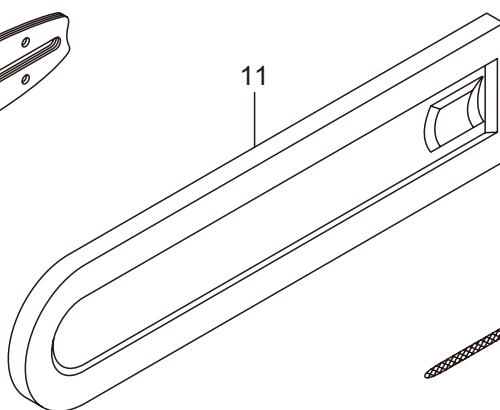

8. MCV3101TS(10)-01
LABEL, ACCESSORIES

Ref. No.	Part No.	Part Name	Q'ty	Remarks
8-1	287256	Label	1	MARUYAMA
8-2	287255	Label	1	REVERSE
8-3	273029	Label	1	MCV3101TS
8-4	287160	Label	1	E JUST
8-5	273036	Label	1	110 dB
8-6	287653	Label	1	
8-7	287161	Label	1	
8-8	287616	Label	1	
8-9	285766	Guide Bar	1	
8-10	289536	Chain	1	
8-11	286044	Chain Cover	1	
8-12	288652	Combi Box Spanner	1	13x19 L=190
8-13	285732	Screwdriver	1	
8-14	286865	Screwdriver	1	
8-15	285729	File	1	
8-16	285730	File Grip	1	
8-17	274914	Instruction Manual	1	<GB/ES/PT>
8-18	274915	Instruction Manual	1	<FR/DE/IT>
8-19	523846	Parts List	1	MCV3101TS(10)-01
8-20	272020	Label	1