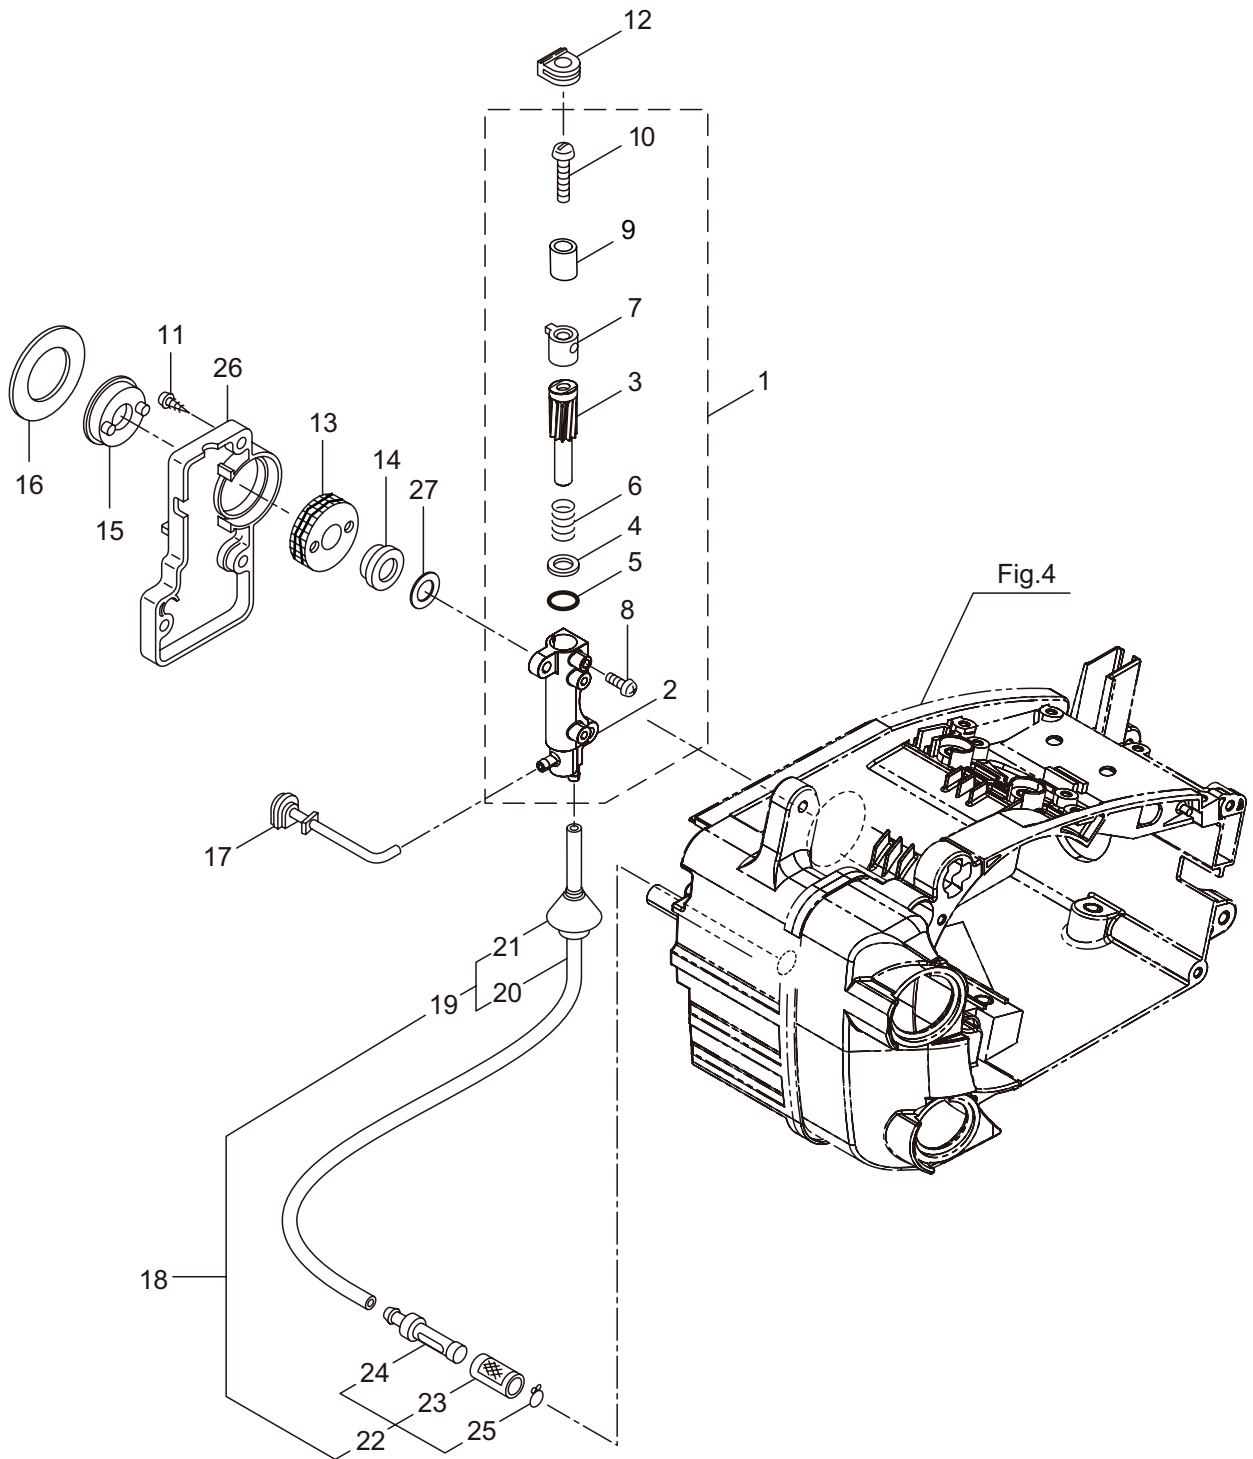

2. MCV3101TS(10)-01  
OIL PUMP

Ref. No.	Part No.	Part Name	Q'ty	Remarks
2-1	286816	Oil Pump Ass'y	1	Incl.2-10
2-2	285527	Pump Body	1	
2-3	285550	Wheel Gear	1	
2-4	286801	Washer	1	t0.5 6.5x9.8
2-5	014759	O-Ring	1	P6
2-6	285551	Spring	1	
2-7	285534	Pump Cap	1	
2-8	285630	Screw	1	M3x8
2-9	288184	Sleeve	1	
2-10	285617	Screw	1	M4x25
2-11	285631	Screw	5	M4x16
2-12	285528	Grommet	1	
2-13	286303	Worm Gear	1	
2-14	276106	Bush	1	
2-15	286305	Bush	1	
2-16	286241	Washer	1	
2-17	285522	Oil Pipe A	1	
2-18	286802	Oil Pipe B Ass'y	1	Incl.19-25
2-19	285523	Oil Pipe B Ass'y	1	Incl.20,21
2-20	265725	Pipe	1	220L
2-21	261339	Grommet	1	
2-22	286818	Oil Filtr Ass'y	1	Incl.23-25
2-23	285524	Oil Filtr	1	
2-24	285525	Oil Filtr Body	1	
2-25	261117	Clip	1	
2-26	285598	Oil Pump Cover	1	
2-27	276107	Washer	1	

3. MCV3101TS(10)-01  
CARBURETOR

Ref. No.	Part No.	Part Name	Q'ty	Remarks
3-1	285488	Fuel Pipe Ass'y	1	Incl.2-6
3-2	285489	Pipe Ass'y	1	Incl.3,4
3-3	285490	Fuel Grommet	1	
3-4	285491	Fuel Pipe A	1	3x5x222L
3-5	261117	Clip	2	
3-6	286749	Filter Ass'y	1	
3-7	282299	Pump	1	
3-8	285492	Fuel Pipe B	1	2.4x5x145L
3-9	289500	Carburetor Ass'y	1	Incl.10-38
3-10	261872	Screen	1	
3-11	287168	Pump Cover	1	
3-12	287169	Screw	1	
3-13	287170	Diaphragm	1	
3-14	287171	Gasket	1	
3-15	262986	Needle Valve	1	
3-16	263727	Gasket	1	
3-17	287172	Spring	1	
3-18	283905	Diaphragm, Meterring	1	
3-19	263726	Cover Plate	1	
3-20	287173	Screw	1	
3-21	262989	Lever Pin	1	
3-22	262990	Lever	1	
3-23	287174	Plug	1	
3-24	287191	Lever	1	
3-25	287192	Screw	4	
3-26	287178	Spring	1	
3-27	287179	Idle Adjust Screw	1	
3-28	287180	Screw	2	
3-29	287181	Lever	1	
3-30	287182	Ring	2	
3-31	287183	Throttle Valve	1	
3-32	287184	Screw	1	
3-33	287185	Spring	1	
3-34	287186	Shaft	1	
3-35	287187	Choke Valve	1	
3-36	287188	Spring	1	
3-37	287189	Washer	1	
3-38	287190	Shaft	1	
3-39	285618	Bolt	2	M4x12
3-40	288404	Washer	1	
3-41	285539	Cleaner Body	1	
3-42	285584	Element	1	
3-43	285579	Cleaner Cover	1	
3-44	285540	Knob	1	
3-45	285633	Screw	2	M5x45