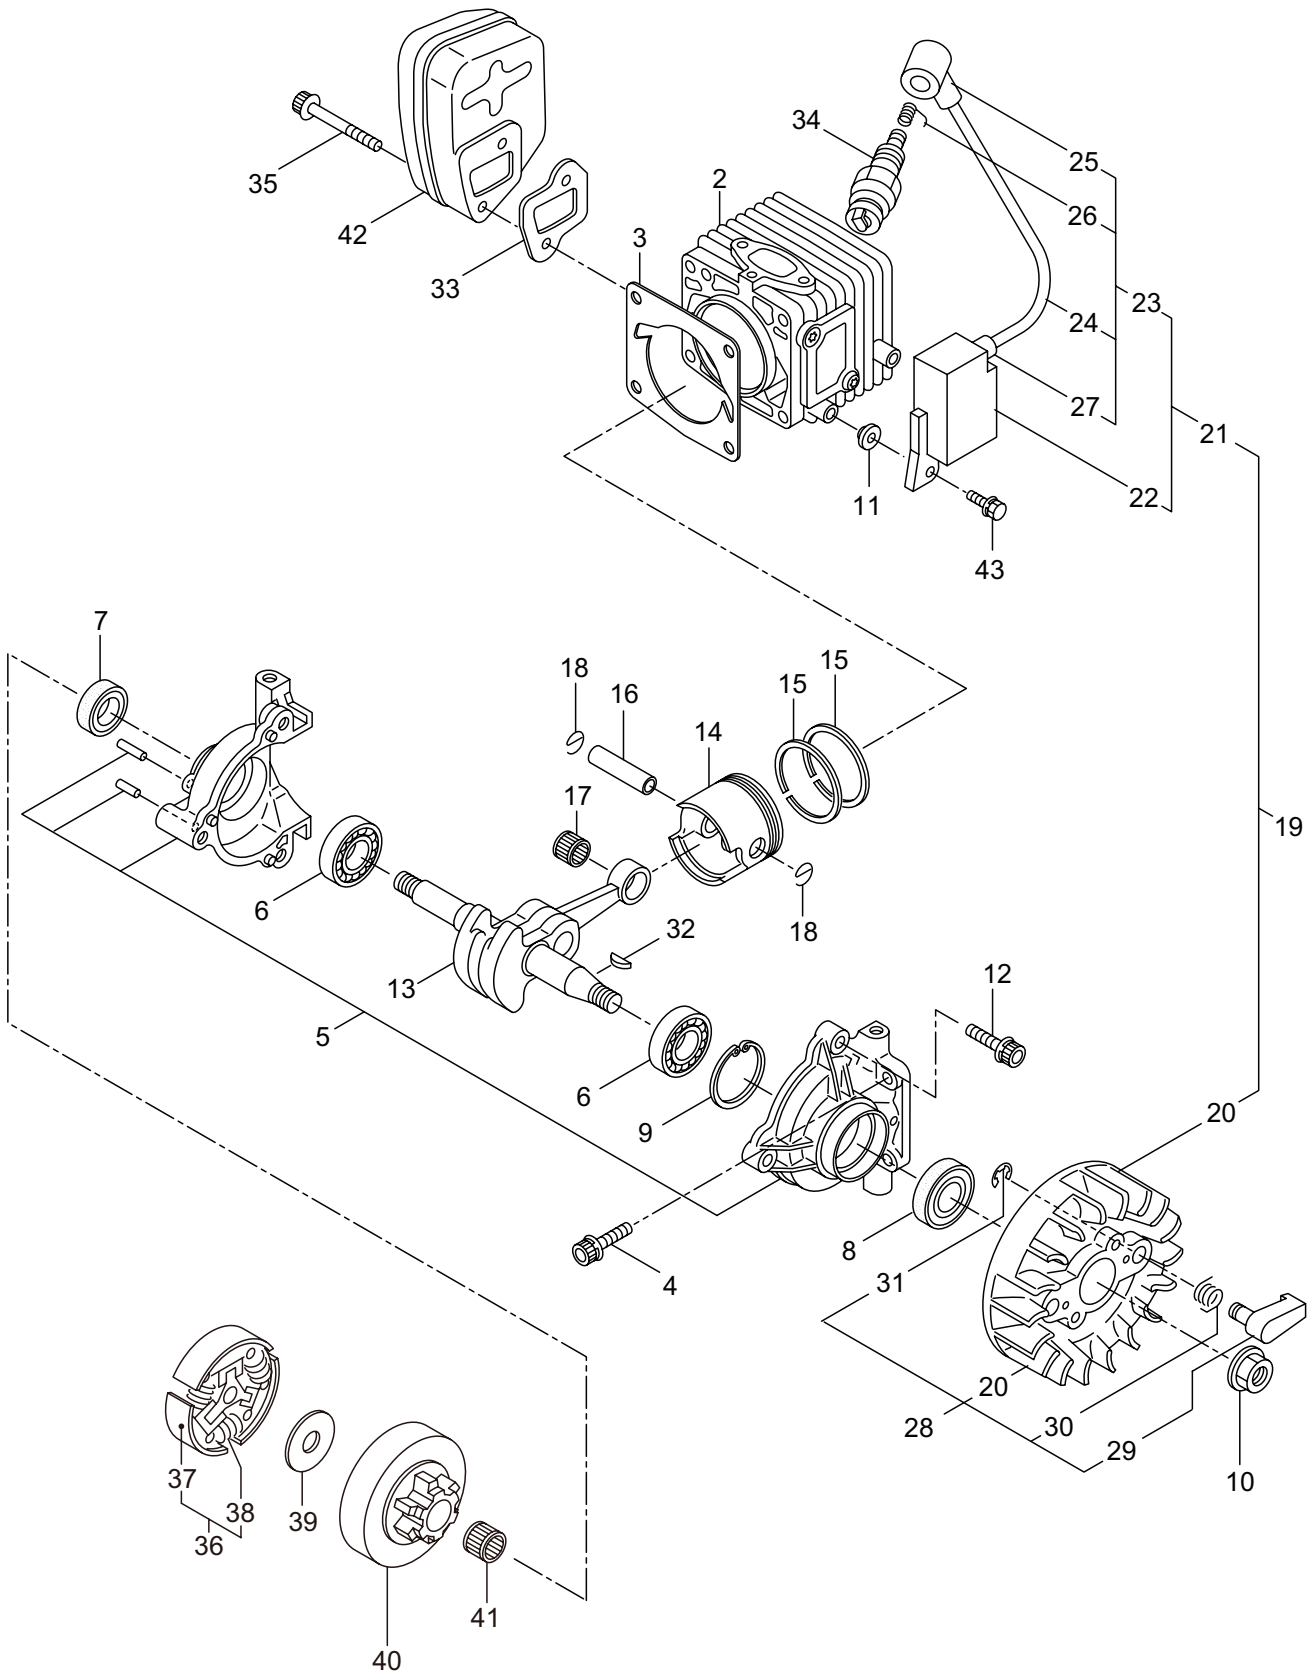

1. MCV3101TS(10)-01
ENGINE

Ref. No.	Part No.	Part Name	Q'ty	Remarks
1-1	362841	MCV3101TS(10)-01	1	
1-2	288931	Cylinder	1	
1-3	278403	Gasket	1	
1-4	261250	Cap Screw	4	M5x20
1-5	278868	Crankcase Comp	1	
1-6	285521	Bearing	2	
1-7	285626	Oil Seal	1	
1-8	261492	Oil Seal	1	ISCD12287
1-9	055185	Snap Ring	1	#28
1-10	261417	Nut,Rotor	1	M8
1-11	289481	Spacer	2	
1-12	261232	Cap Screw	3	M5x20
1-13	285599	Crankshaft Comp	1	
1-14	273265	Piston	1	
1-15	285590	Piston Ring	2	P111
1-16	285591	Piston Pin	1	
1-17	261037	Bearing,Needle	1	KBK8x11x11.8x1
1-18	261576	Clip,Piston	2	
1-19	289489	Magneto Ass'y	1	Incl.20-27
1-20	285555	Magneto Rotor	1	
1-21	289548	Ignition Coil Ass'y	1	Incl.22-27
1-22	289650	Coil	1	
1-23	286096	Cord Ass'y	1	Incl.24-27
1-24	286097	Cord	1	
1-25	261074	Plug Boot	1	
1-26	261075	Connector	1	
1-27	261072	Cap	1	
1-28	288365	Rotor Ass'y	1	Incl.20,29-31
1-29	285553	Starter Pawl	2	
1-30	285552	Spring	2	
1-31	020299	E-Ring	2	#4
1-32	261076	Woodruff Key	1	3x10
1-33	285472	Gasket	1	
1-34	288264	Spark Plug	1	BPMR8Y
1-35	264223	Cap Screw	2	M5x40
1-36	285535	Clutch Ass'y	1	Incl.37,38
1-37	285655	Clutch Shoe	3	
1-38	285656	Spring	3	
1-39	285537	Washer	1	8x26x2
1-40	286238	Clutch Drum 3/8"	1	
1-40	286238K	Clutch Drum 1/4"	1	
1-41	285624	Needle Bearing	1	10x13x13
1-42	276332	Muffler Ass'y	1	
1-43	281211	Cap Screw	2	M4x20