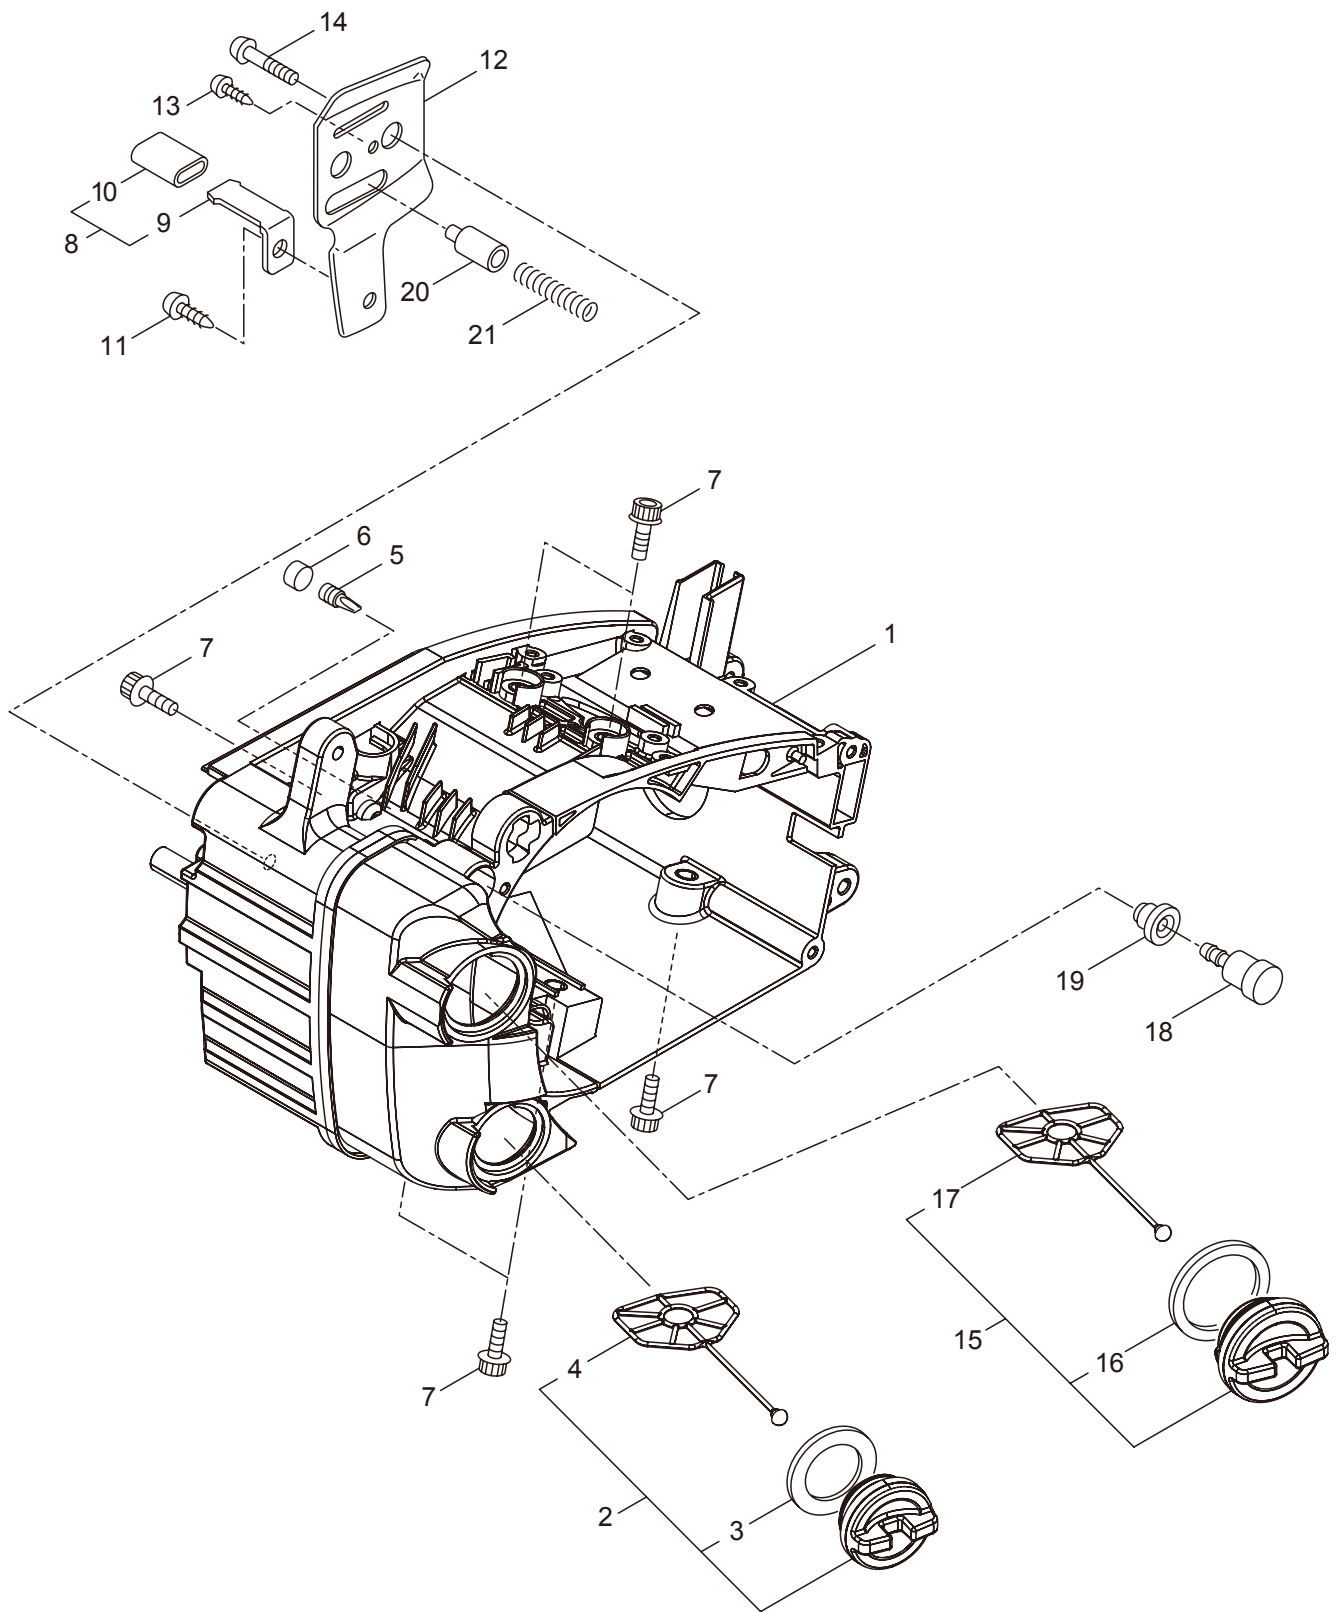

4. MCV3101TS(10)-01
ENGINE CASE

Ref. No.	Part No.	Part Name	Q'ty	Remarks
4-1	285694	Engine Case Ass'y	1	
4-2	285501	Oil Cap Ass'y	1	Incl.3,4
4-3	285503	Packing	1	
4-4	285504	Holder	1	
4-5	285574	Breather	1	
4-6	285526	Element	1	
4-7	285632	Bolt	6	M5x16
4-8	286803	Chain Catcher Ass'y	1	Incl.9,10
4-9	285583	Chain Catcher	1	
4-10	285585	Tube	1	7x10.5x18L
4-11	285634	Screw	1	M5x14
4-12	285531	Guide Plate L	1	
4-13	285627	Screw	1	M3x8
4-14	286804	Screw	1	M5x20x8
4-15	286051	Fuel Cap Ass'y	1	Incl.16,17
4-16	286063	Packing	1	
4-17	285504	Holder	1	
4-18	285832	Breather Ass'y	1	
4-19	285573	Breather Grommet	1	
4-20	285628	Cap	1	
4-21	285629	Spring	1